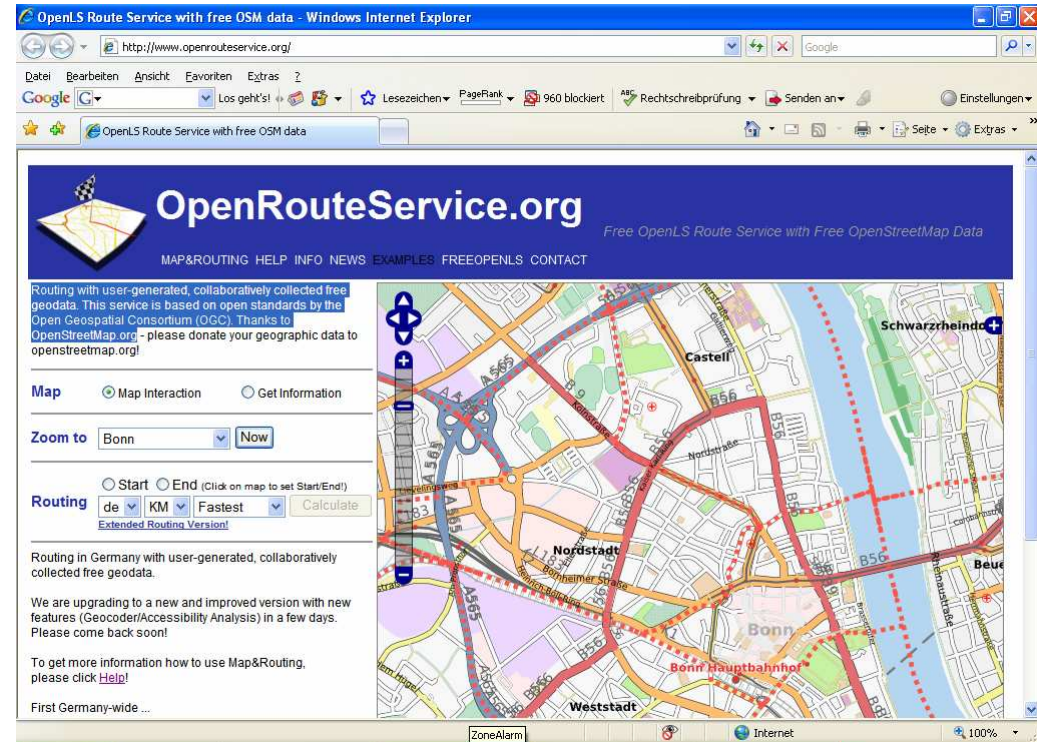

OpenRouteService.org

Routing with user generated, collaboratively collected free geodata.

This service is based on open standards by the Open Geospatial Consortium (OGC).

Thanks to OpenStreetMap.org