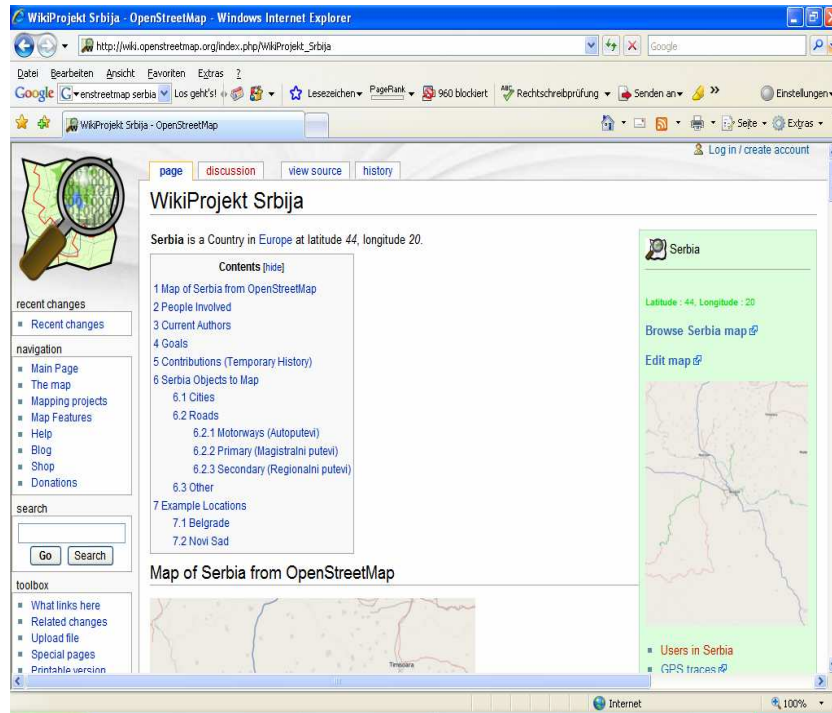

OpenStreetMap Serbia: Authors