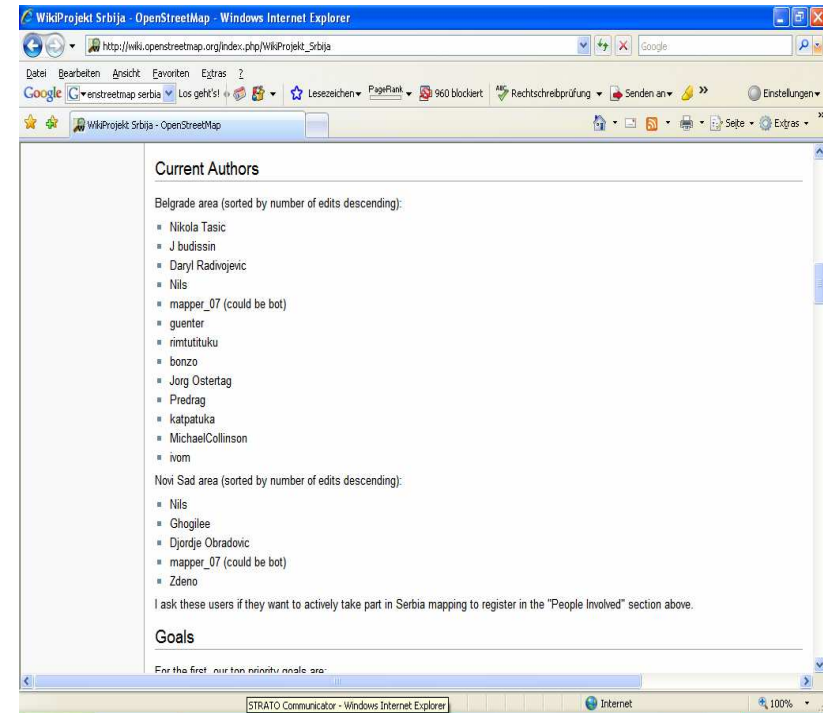

OpenStreetMap Serbia: Authors