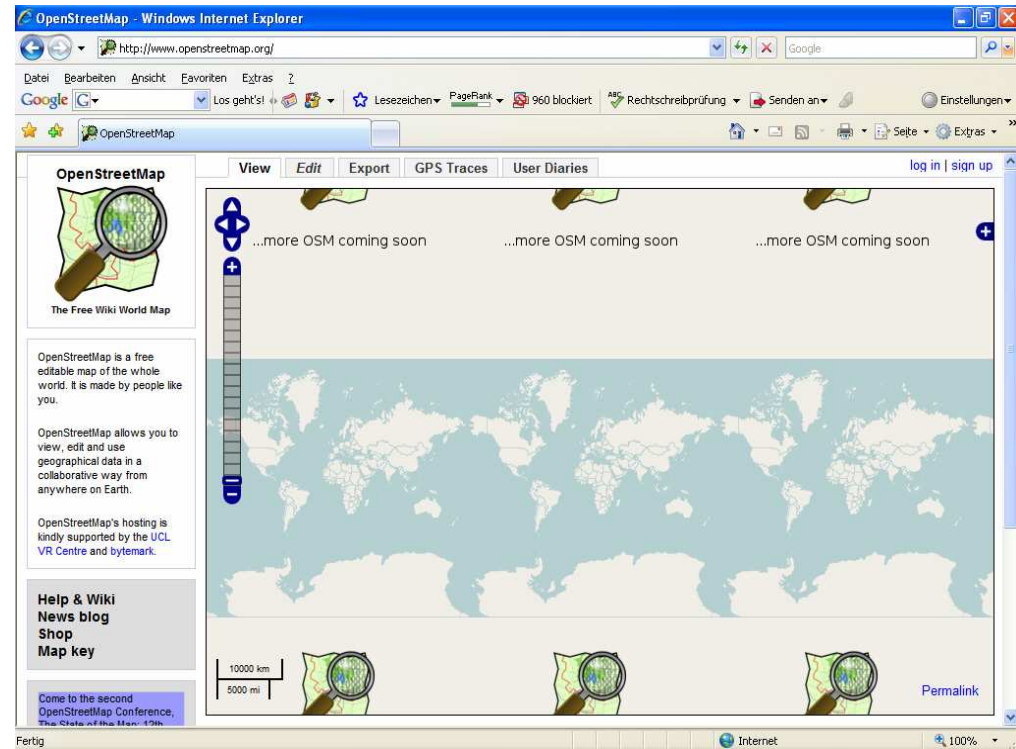

5 km
2 Meilen

©2008 Google - Kartendaten ©2008 Tele Atlas - Nutzungsbedingungen

Internet 100%

OpenStreepMap.org

OpenStreetMap is a free editable map of the whole world. It is made by people like you.

OpenStreetMap allows you to view, edit and use geographical data in a collaborative way from anywhere on Earth.